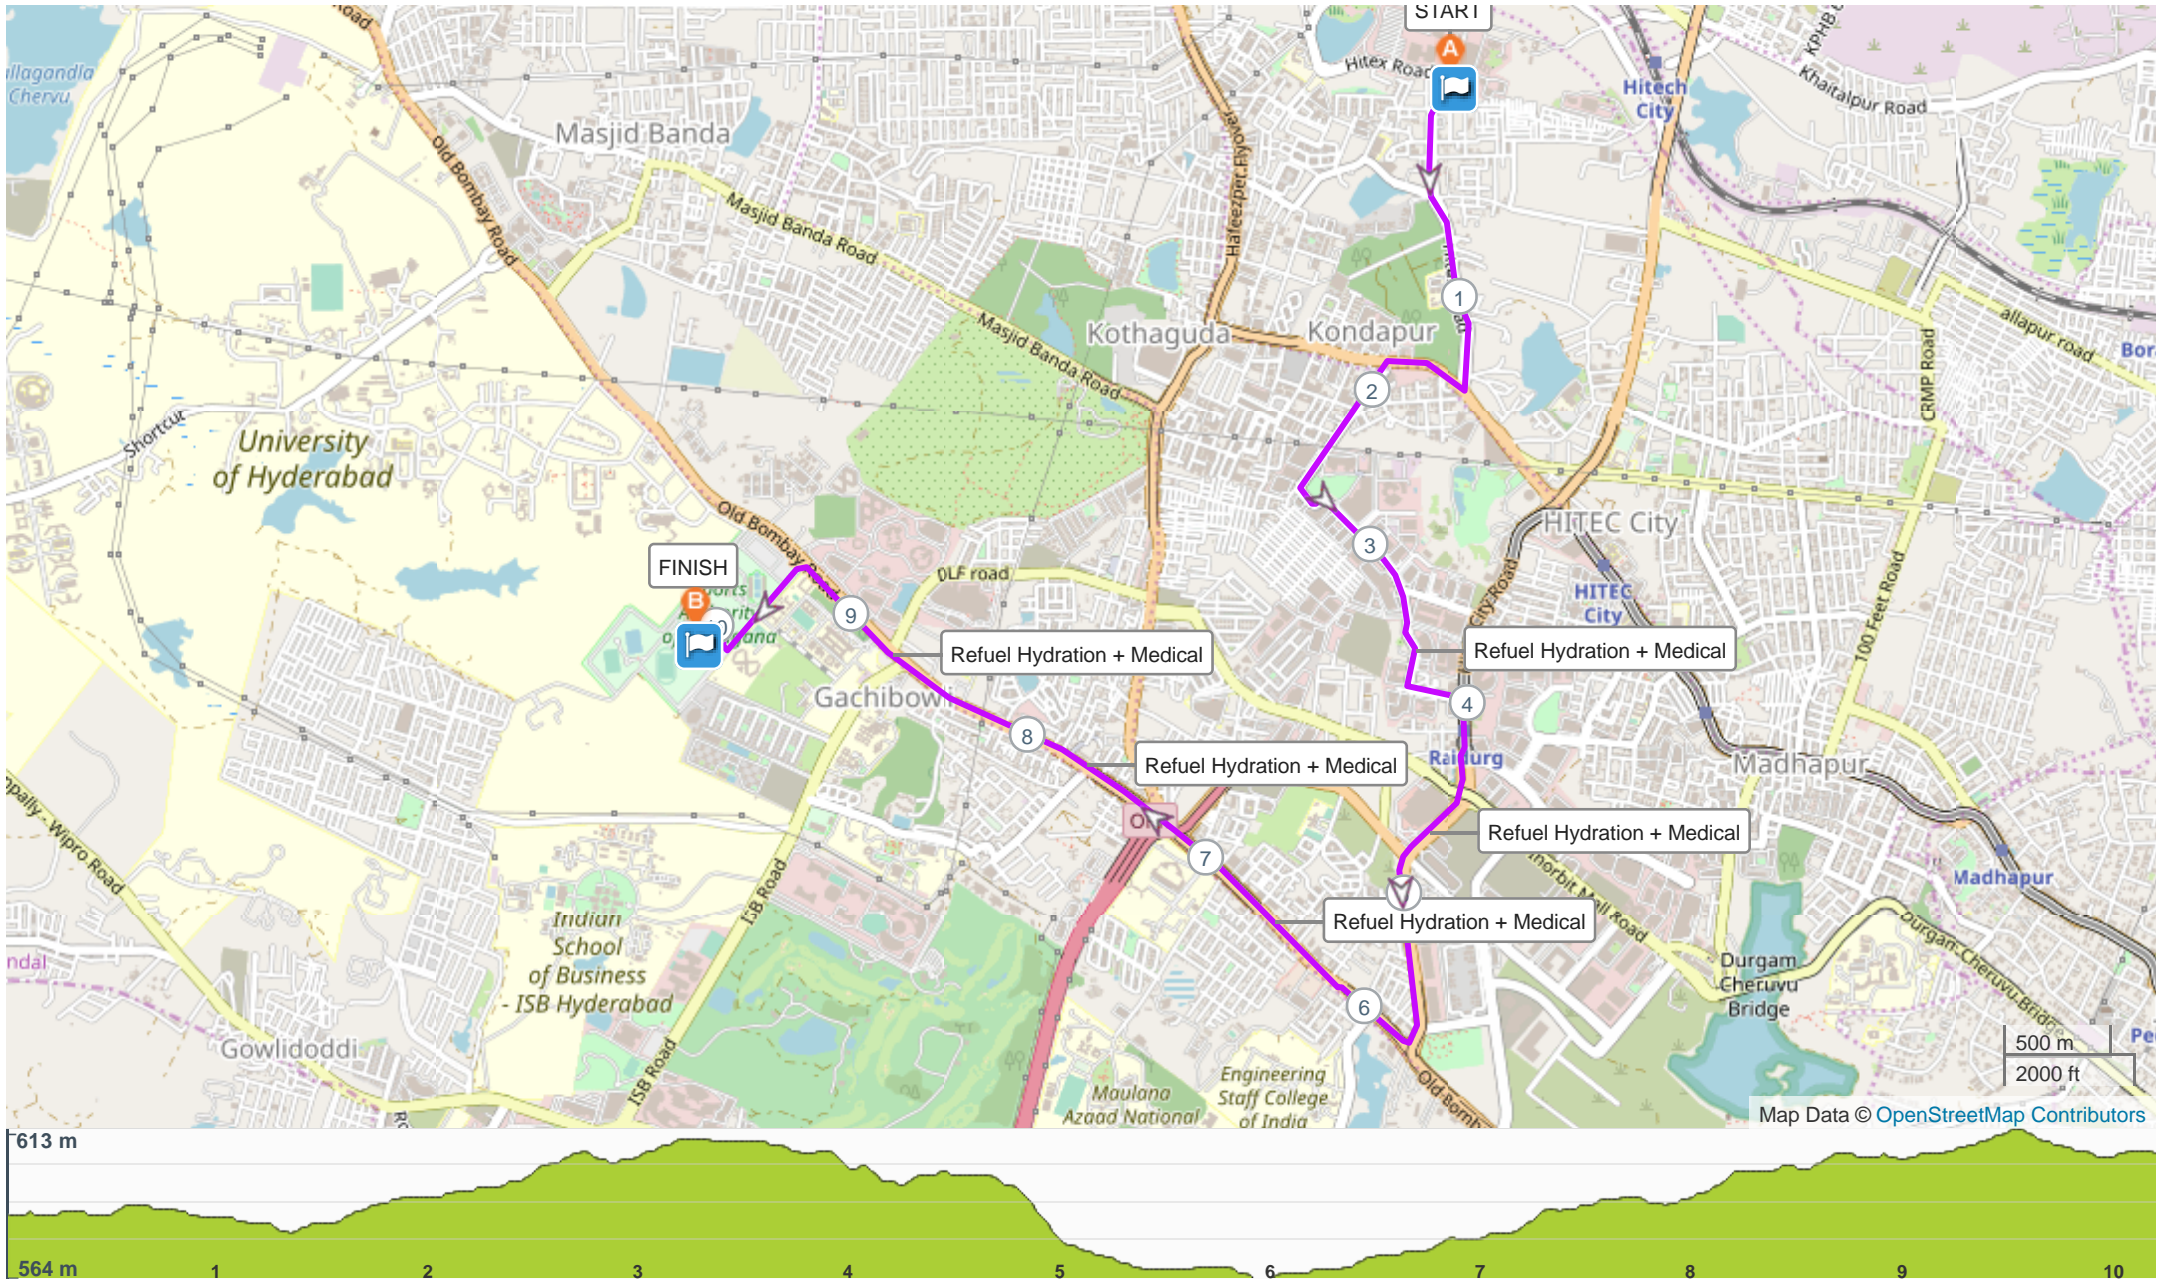

NMDC HM 2024 - 10K ROUTE MAP

ROUTE INFORMATION

ROUTE LENGTH	10.206 km
ASCENT	95 m
DESCENT	77 m
HILLS	⬆️ 46.9% ⬇️ 31.9% ⬇️ 21.2%
TERRAIN	Road 🏠
START	LAT: 17.468688, LNG: 78.376547

NOTES

NMDC HM 2024 - 10K ROUTE MAP

ROUTE DIRECTIONS

No	Km	Turn	Directions
1	1.457	←	Turn left onto Hitech City - Kondapur Main Road
2	1.855	←	Turn left onto Hitech city Madhapur road
3	2.714	↗	Turn slight right onto Hitech city Madhapur road
4	3.736	←	Turn left
5	3.995	→	Turn right onto Hitec City Road
6	4.227	↗	Keep right
7	4.406	↙	Enter roundabout
8	4.626	↗	Turn slight right onto Hi Tech City Main Road
9	5.702	↗	Keep right
10	6.128	↗	Turn slight right onto Old Bombay Road
11	8.644		Keep left
12	8.664	→	Turn right onto Old Bombay Road
13	9.281	←	Turn left
14	9.306	↖	Keep left
15	10.206		FINISH